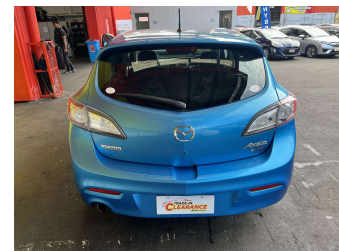

2009 Mazda Axela

Purchase Price **\$11,995**
Includes GST, Registration & Licensing

Finance may be available on this vehicle. Ask one of our friendly staff for more information.

Gain peace of mind with Mechanical Breakdown Insurance. **Ask us how.**

- Top features**
- » ABS Brakes
 - » Air Bag
 - » Alloy Wheels
 - » Cruise Control
 - » Electric Windows
 - » Paddle Shift
 - » Push Start Button
 - » Tints

Body Style
Hatchback

Odometer
110,931 km

Engine
1998 cc, Internal Combustion

Fuel Type
Petrol

Transmission
Automatic

Wheels
-

VIN
7AT0C13JX24103255

Interior
-

Safety
-

Reg No.
-

Ext Colour
Blue