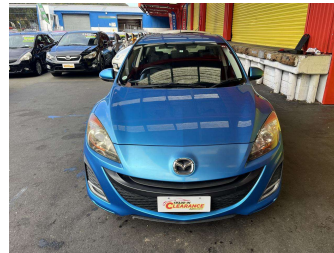

# 2009 Mazda Axela

**Purchase Price** **\$10,995**  
Includes GST, Registration & Licensing

Finance may be available on this vehicle. Ask one of our friendly staff for more information.

Gain peace of mind with Mechanical Breakdown Insurance. **Ask us how.**

- Top features**
- » ABS Brakes
  - » Air Bag
  - » Alloy Wheels
  - » Cruise Control
  - » Electric Windows
  - » Paddle Shift
  - » Push Start Button
  - » Tints

Body Style  
**Hatchback**

Odometer  
**110,931 km**

Engine  
**1998 cc, Internal Combustion**

Fuel Type  
**Petrol**

Transmission  
**Automatic**

Wheels  
-

VIN  
**7AT0C13JX24103255**

Interior  
-

Safety  
-

Reg No.  
-