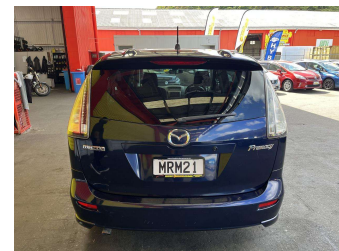

2008 Mazda Premacy

Purchase Price **\$6,995**
Includes GST, Registration & Licensing

Finance may be available on this vehicle. Ask one of our friendly staff for more information.

Gain peace of mind with Mechanical Breakdown Insurance. **Ask us how.**

Top features
None Listed

Body Style
5 door, People Movers

Odometer
161,162 km

Engine
1990 cc, Internal Combustion

Fuel Type
Petrol

Transmission
Automatic, Front Wheel

Wheels
-

VIN
7AT0C133X19322084

Interior
-

Safety
-

Reg No.
MRM21

Ext Colour
Blue

History
Ex-Overseas

Seats
7 seats

CO2 Emissions
-

Energy Economy
-