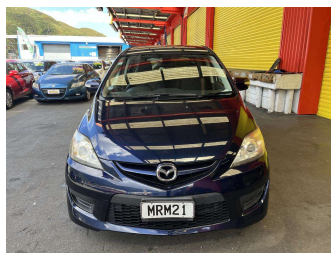

2008 Mazda Premacy

Purchase Price **\$6,995**
Includes GST, Registration & Licensing

Finance may be available on this vehicle. Ask one of our friendly staff for more information.

Gain peace of mind with Mechanical Breakdown Insurance. **Ask us how.**

Top features
None Listed

Body Style
5 door, People Movers

Odometer
161,162 km

Engine
1990 cc, Internal Combustion

Fuel Type
Petrol

Transmission
Automatic, Front Wheel

Wheels
-

VIN
7AT0C133X19322084