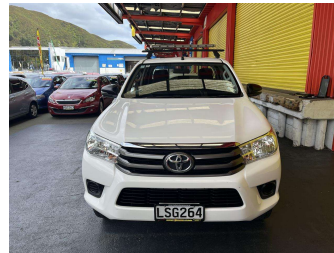

2018 Toyota Hilux SR TD DC 2.8D/6AT/UT

Purchase Price **\$29,995**
Includes GST, Registration & Licensing

Finance may be available on this vehicle. Ask one of our friendly staff for more information.

Gain peace of mind with Mechanical Breakdown Insurance. **Ask us how.**

Body Style
4 door, Ute

Odometer
108,049 km

Engine
2755 cc, Internal Combustion

Fuel Type
Diesel

Transmission
Automatic, Front Wheel

Wheels
-

VIN
MR0JA3DD000344459

Interior
Charcoal, Cloth