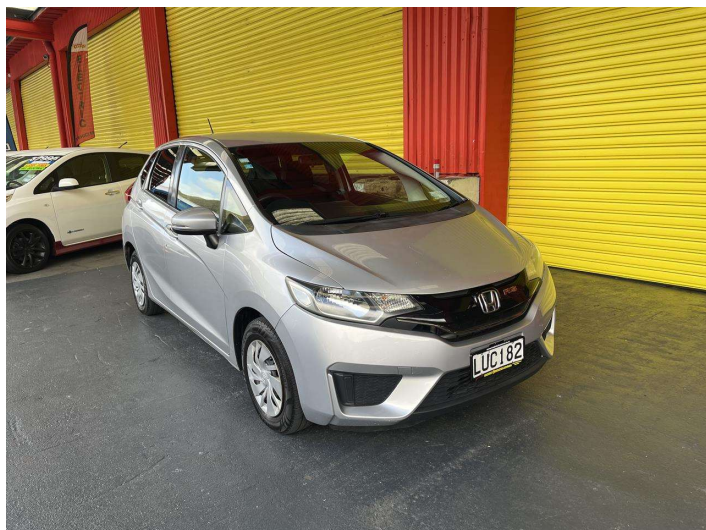

2014 Honda Fit 1500cc

Purchase Price **\$7,995**
Includes GST, Registration & Licensing

Finance may be available on this vehicle. Ask one of our friendly staff for more information.

Gain peace of mind with Mechanical Breakdown Insurance. **Ask us how.**

Body Style
5 door, Hatchback

Odometer
189,527 km

Engine
1310 cc, Internal Combustion

Fuel Type
Petrol

Transmission
Automatic, Front Wheel

Wheels
-

VIN
7AT08G2YX18042470

Interior
Black, Cloth

Safety
-

Reg No.
LUC182

Ext Colour
Silver

History
Ex-Overseas

Seats
5 seats

CO2 Emissions
-

Energy Economy
-

Stock ID: 27563