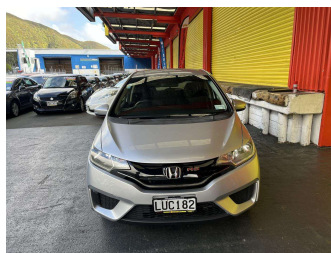

2014 Honda Fit 1500cc

Purchase Price **\$7,995**
Includes GST, Registration & Licensing

Finance may be available on this vehicle. Ask one of our friendly staff for more information.

Gain peace of mind with Mechanical Breakdown Insurance. **Ask us how.**

Body Style
5 door, Hatchback

Odometer
189,527 km

Engine
1310 cc, Internal Combustion

Fuel Type
Petrol

Transmission
Automatic, Front Wheel

Wheels
-

VIN
7AT08G2YX18042470

Interior
Black, Cloth