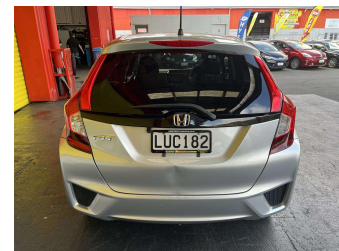

2014 Honda Fit 1500cc

Purchase Price **\$7,995**
Includes GST, Registration & Licensing

Finance may be available on this vehicle. Ask one of our friendly staff for more information.

Gain peace of mind with Mechanical Breakdown Insurance. **Ask us how.**

Body Style
5 door, Hatchback

Odometer
189,527 km

Engine
1310 cc, Internal Combustion

Fuel Type
Petrol

Transmission
Automatic, Front Wheel

Wheels
-

VIN
7AT08G2YX18042470

Interior
Black, Cloth