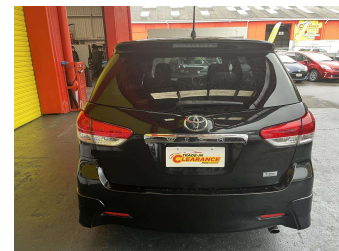

2010 Toyota Wish VALVEMATIC

Purchase Price

\$10,995

Includes GST, Registration & Licensing

Finance may be available on this vehicle. Ask one of our friendly staff for more information.

Gain peace of mind with Mechanical Breakdown Insurance. **Ask us how.**

Body Style

4 door, People Movers

Odometer

94,875 km

Engine

2000 cc, Internal Combustion

Fuel Type

Petrol