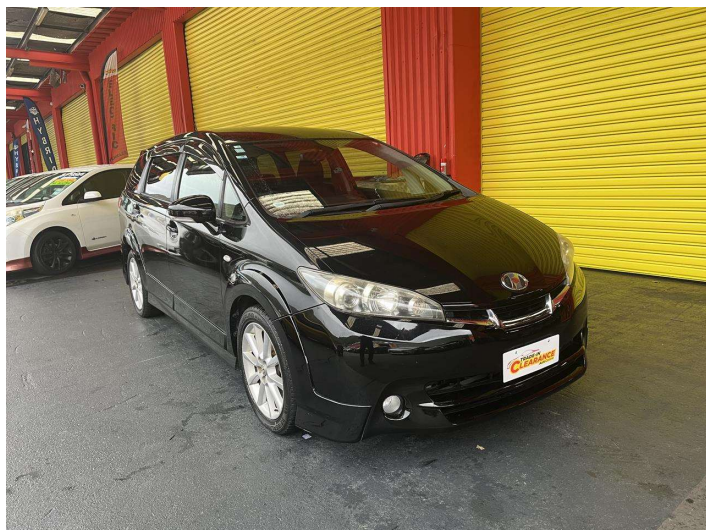

2010 Toyota Wish VALVEMATIC

Purchase Price

\$10,995

Includes GST, Registration & Licensing

Finance may be available on this vehicle. Ask one of our friendly staff for more information.

Gain peace of mind with Mechanical Breakdown Insurance. **Ask us how.**

Top features

- » ABS Brakes
- » Air Bag(s)
- » Air Conditioning
- » Alloy Wheels
- » Body Kit (Aero)
- » Central Locking
- » Climate Control
- » Electric Windows
- » Fog Lights
- » Leather Trim
- » Power Steering
- » Push Start Button
- » Rear Wiper
- » Roof Spoiler
- » Tints

Body Style

4 door, People Movers

Odometer

94,875 km

Engine

2000 cc, Internal Combustion

Fuel Type

Petrol

Transmission

Automatic, Front Wheel

Wheels

-

VIN

7AT0H64BX24003587

Interior

Black/Red, Cloth