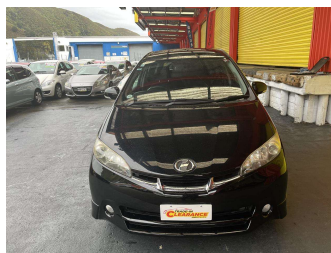

2010 Toyota Wish VALVEMATIC

Purchase Price

\$10,995

Includes GST, Registration & Licensing

Finance may be available on this vehicle. Ask one of our friendly staff for more information.

Gain peace of mind with Mechanical Breakdown Insurance. **Ask us how.**

Body Style

4 door, People Movers

Odometer

94,875 km

Engine

2000 cc, Internal Combustion

Fuel Type

Petrol

Transmission

Automatic, Front Wheel

Wheels

-

VIN

7AT0H64BX24003587

Interior

Black/Red, Cloth