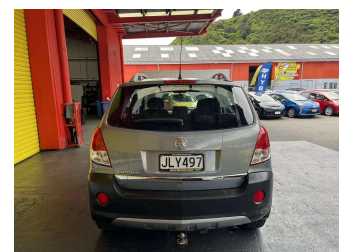

2010 Holden Captiva 5 2.4L FWD MT

Purchase Price

\$8,995

Includes GST, Registration & Licensing

Finance may be available on this vehicle. Ask one of our friendly staff for more information.

Gain peace of mind with Mechanical Breakdown Insurance. **Ask us how.**

Body Style

5 door, RV-SUV

Odometer

174,649 km

Engine

2405 cc, Internal Combustion

Fuel Type

Petrol