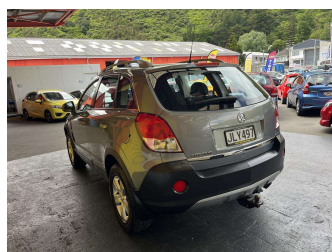

2010 Holden Captiva 5 2.4L FWD MT

Purchase Price

\$8,995

Includes GST, Registration & Licensing

Finance may be available on this vehicle. Ask one of our friendly staff for more information.

Gain peace of mind with Mechanical Breakdown Insurance. **Ask us how.**

Body Style

5 door, RV-SUV

Odometer

174,649 km

Engine

2405 cc, Internal Combustion

Fuel Type

Petrol