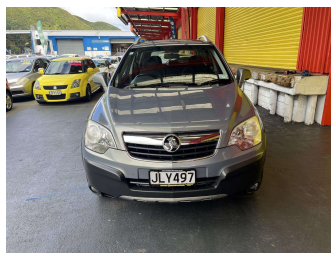

# 2010 Holden Captiva 5 2.4L FWD MT

**Purchase Price** **\$6,995**  
Includes GST, Registration & Licensing

Finance may be available on this vehicle. Ask one of our friendly staff for more information.

Gain peace of mind with Mechanical Breakdown Insurance. **Ask us how.**

Body Style  
**5 door, RV-SUV**

Odometer  
**174,649 km**

Engine  
**2405 cc, Internal Combustion**

Fuel Type  
**Petrol**

Transmission  
**Manual, Front Wheel**

Wheels  
-

VIN  
**KL3DF26FJAB091901**

Interior  
**Grey, Cloth**