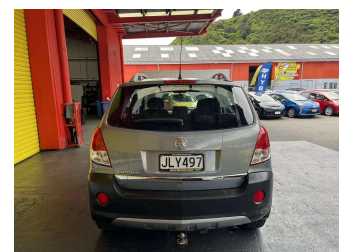

# 2010 Holden Captiva 5 2.4L FWD MT

**Purchase Price** **\$6,995**  
Includes GST, Registration & Licensing

Finance may be available on this vehicle. Ask one of our friendly staff for more information.

Gain peace of mind with Mechanical Breakdown Insurance. **Ask us how.**

Body Style  
**5 door, RV-SUV**

Odometer  
**174,649 km**

Engine  
**2405 cc, Internal Combustion**

Fuel Type  
**Petrol**

Transmission  
**Manual, Front Wheel**

Wheels  
-

VIN  
**KL3DF26FJAB091901**

Interior  
**Grey, Cloth**