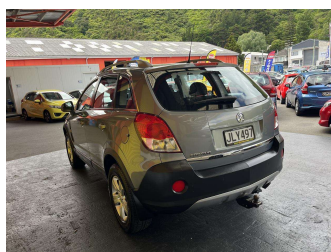

# 2010 Holden Captiva 5 2.4L FWD MT

**Purchase Price** **\$6,995**  
Includes GST, Registration & Licensing

Finance may be available on this vehicle. Ask one of our friendly staff for more information.

Gain peace of mind with Mechanical Breakdown Insurance. **Ask us how.**

Body Style  
**5 door, RV-SUV**

Odometer  
**174,649 km**

Engine  
**2405 cc, Internal Combustion**

Fuel Type  
**Petrol**

Transmission  
**Manual, Front Wheel**

Wheels  
-

VIN  
**KL3DF26FJAB091901**

Interior  
**Grey, Cloth**