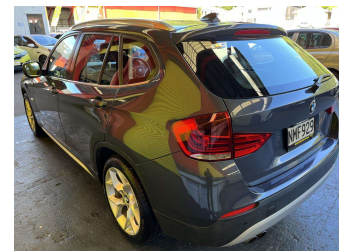

2010 BMW X1 PETROL LOW KMS

Purchase Price **\$9,995**
Includes GST, Registration & Licensing

Finance may be available on this vehicle. Ask one of our friendly staff for more information.

Gain peace of mind with Mechanical Breakdown Insurance. **Ask us how.**

Body Style
5 door, RV-SUV

Odometer
76,938 km

Engine
2990 cc, Internal Combustion

Fuel Type
Petrol

Transmission
Automatic

Wheels
-

VIN
WBAVL52020VP32492

Interior
Black, Leather