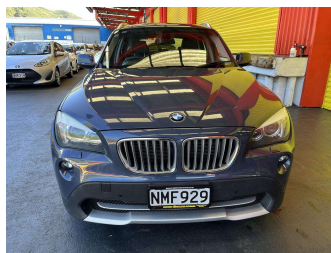

2010 BMW X1 PETROL LOW KMS

Purchase Price **\$9,995**
Includes GST, Registration & Licensing

Finance may be available on this vehicle. Ask one of our friendly staff for more information.

Gain peace of mind with Mechanical Breakdown Insurance. **Ask us how.**

Body Style
5 door, RV-SUV

Odometer
76,938 km

Engine
2990 cc, Internal Combustion

Fuel Type
Petrol

Transmission
Automatic

Wheels
-

VIN
WBAVL52020VP32492

Interior
Black, Leather