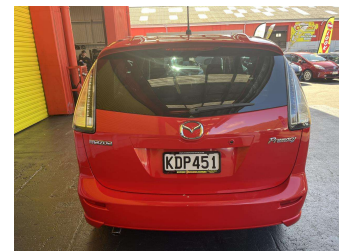

# 2007 Mazda Premacy 2.0

**Purchase Price** **\$6,995**  
Includes GST, Registration & Licensing

Finance may be available on this vehicle. Ask one of our friendly staff for more information.

Gain peace of mind with Mechanical Breakdown Insurance. **Ask us how.**

Body Style  
**5 door, People Movers**

Odometer  
**170,728 km**

Engine  
**1990 cc, Internal Combustion**

Fuel Type  
**Petrol**

Transmission  
**Automatic, Front Wheel**

Wheels  
-

VIN  
**7AT0C133X16302170**

Interior  
**Black, Leather**

Safety  
-

Reg No.  
**KDP451**

Ext Colour  
**Red**

History  
**Ex-Overseas**

Seats  
**7 seats**

CO2 Emissions  
-

Energy Economy  
-