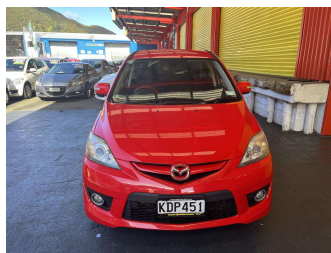

# 2007 Mazda Premacy 2.0

**Purchase Price** **\$6,995**  
Includes GST, Registration & Licensing

Finance may be available on this vehicle. Ask one of our friendly staff for more information.

Gain peace of mind with Mechanical Breakdown Insurance. **Ask us how.**

Body Style  
**5 door, People Movers**

Odometer  
**170,728 km**

Engine  
**1990 cc, Internal Combustion**

Fuel Type  
**Petrol**

Transmission  
**Automatic, Front Wheel**

Wheels  
-

VIN  
**7AT0C133X16302170**

Interior  
**Black, Leather**

Safety  
-

Reg No.  
**KDP451**

Ext Colour  
**Red**

History  
**Ex-Overseas**

Seats  
**7 seats**

CO2 Emissions  
-

Energy Economy  
-