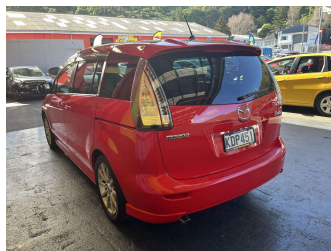

# 2007 Mazda Premacy 2.0

**Purchase Price** **\$6,995**  
Includes GST, Registration & Licensing

Finance may be available on this vehicle. Ask one of our friendly staff for more information.

Gain peace of mind with Mechanical Breakdown Insurance. **Ask us how.**

Body Style  
**5 door, People Movers**

Odometer  
**170,728 km**

Engine  
**1990 cc, Internal Combustion**

Fuel Type  
**Petrol**

Transmission  
**Automatic, Front Wheel**

Wheels  
-

VIN  
**7AT0C133X16302170**

Interior  
**Black, Leather**

Safety  
-

Reg No.  
**KDP451**

Ext Colour  
**Red**

History  
**Ex-Overseas**

Seats  
**7 seats**

CO2 Emissions  
-

Energy Economy  
-