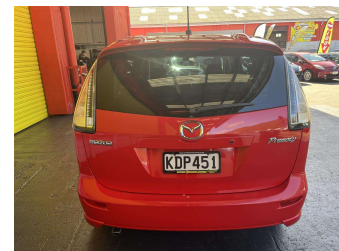

2007 Mazda Premacy 2.0

Purchase Price **\$6,995**
Includes GST, Registration & Licensing

Finance may be available on this vehicle. Ask one of our friendly staff for more information.

Gain peace of mind with Mechanical Breakdown Insurance. **Ask us how.**

Body Style
5 door, People Movers

Odometer
170,728 km

Engine
1990 cc, Internal Combustion

Fuel Type
Petrol

Transmission
Automatic, Front Wheel

Wheels
-

VIN
7AT0C133X16302170

Interior
Black, Leather

Safety
-

Reg No.
KDP451

Ext Colour
Red

History
Ex-Overseas

Seats
7 seats

CO2 Emissions
-

Energy Economy
-

Stock ID: 27382