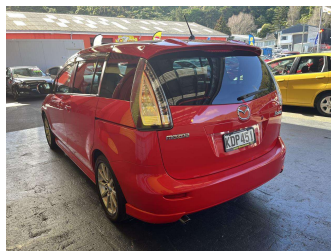

2007 Mazda Premacy 2.0

Purchase Price **\$6,995**
Includes GST, Registration & Licensing

Finance may be available on this vehicle. Ask one of our friendly staff for more information.

Gain peace of mind with Mechanical Breakdown Insurance. **Ask us how.**

Body Style
5 door, People Movers

Odometer
170,728 km

Engine
1990 cc, Internal Combustion

Fuel Type
Petrol

Transmission
Automatic, Front Wheel

Wheels
-

VIN
7AT0C133X16302170

Interior
Black, Leather