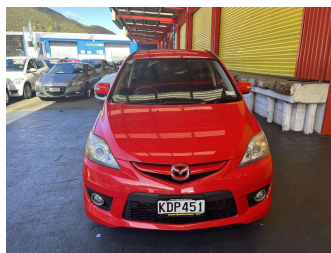

2007 Mazda Premacy 2.0

Purchase Price **\$6,995**
Includes GST, Registration & Licensing

Finance may be available on this vehicle. Ask one of our friendly staff for more information.

Gain peace of mind with Mechanical Breakdown Insurance. **Ask us how.**

Body Style
5 door, People Movers

Odometer
170,728 km

Engine
1990 cc, Internal Combustion

Fuel Type
Petrol

Transmission
Automatic, Front Wheel

Wheels
-

VIN
7AT0C133X16302170

Interior
Black, Leather

Safety
-

Reg No.
KDP451

Ext Colour
Red

History
Ex-Overseas

Seats
7 seats

CO2 Emissions
-

Energy Economy
-

Stock ID: 27382