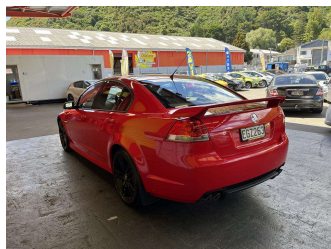

2008 Holden Commodore SV6 3.6P/5AT

Purchase Price **\$9,995**
Includes GST, Registration & Licensing

Finance may be available on this vehicle. Ask one of our friendly staff for more information.

Gain peace of mind with Mechanical Breakdown Insurance. **Ask us how.**

Body Style
4 door, Sedan

Odometer
243,611 km

Engine
3564 cc, Internal Combustion

Fuel Type
Petrol

Transmission
Automatic, Rear Wheel

Wheels
-

VIN
6G1EK54728L125477

Interior
Black/Red, Cloth