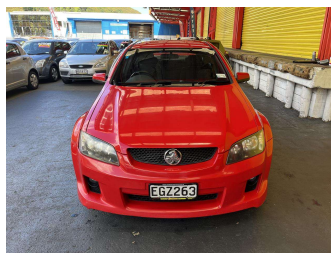

2008 Holden Commodore SV6 3.6P/5AT

Purchase Price **\$9,995**
Includes GST, Registration & Licensing

Finance may be available on this vehicle. Ask one of our friendly staff for more information.

Gain peace of mind with Mechanical Breakdown Insurance. **Ask us how.**

Body Style
4 door, Sedan

Odometer
243,611 km

Engine
3564 cc, Internal Combustion

Fuel Type
Petrol

Transmission
Automatic, Rear Wheel

Wheels
-

VIN
6G1EK54728L125477

Interior
Black/Red, Cloth