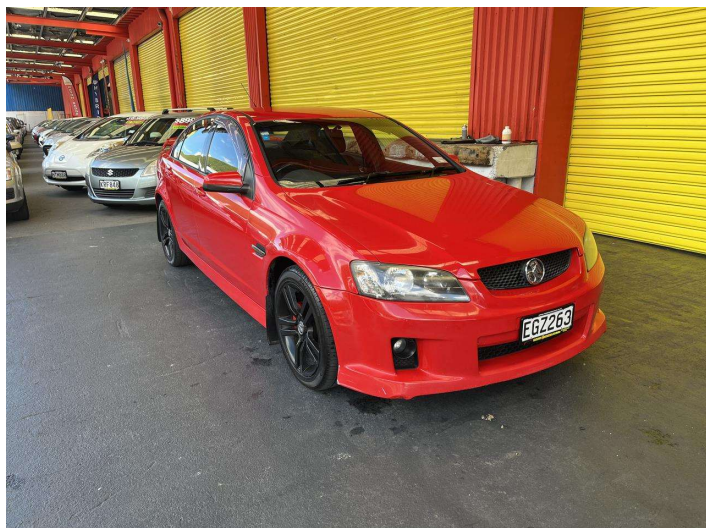

2008 Holden Commodore SV6 3.6P/5AT

Purchase Price **\$9,995**
Includes GST, Registration & Licensing

Finance may be available on this vehicle. Ask one of our friendly staff for more information.

Gain peace of mind with Mechanical Breakdown Insurance. **Ask us how.**

Body Style
4 door, Sedan

Odometer
243,611 km

Engine
3564 cc, Internal Combustion

Fuel Type
Petrol

Transmission
Automatic, Rear Wheel

Wheels
-

VIN
6G1EK54728L125477

Interior
Black/Red, Cloth

Safety
-

Reg No.
EGZ263

Ext Colour
Red

History
NZ New

Seats
5 seats

CO2 Emissions
-

Energy Economy
-

Stock ID: 28213