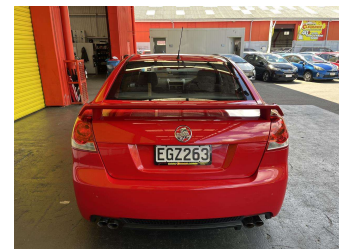

2008 Holden Commodore SV6 3.6P/5AT

Purchase Price **\$9,995**
Includes GST, Registration & Licensing

Finance may be available on this vehicle. Ask one of our friendly staff for more information.

Gain peace of mind with Mechanical Breakdown Insurance. **Ask us how.**

Body Style
4 door, Sedan

Odometer
243,611 km

Engine
3564 cc, Internal Combustion

Fuel Type
Petrol

Transmission
Automatic, Rear Wheel

Wheels
-

VIN
6G1EK54728L125477

Interior
Black/Red, Cloth