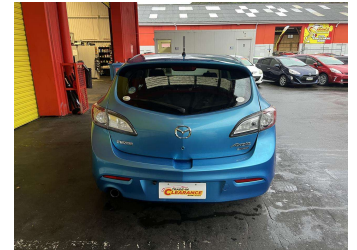

2011 Mazda Axela

Purchase Price **\$11,995**
Includes GST, Registration & Licensing

Finance may be available on this vehicle. Ask one of our friendly staff for more information.

Gain peace of mind with Mechanical Breakdown Insurance. **Ask us how.**

Body Style
Hatchback

Odometer
105,205 km

Engine
1998 cc, Internal Combustion

Fuel Type
Petrol

Transmission
Automatic

Wheels
-

VIN
7AT0C13JX24115562

Interior
-

Safety
-

Reg No.
-

Ext Colour
Blue

History
-

Seats
5 seats

CO2 Emissions
-

Energy Economy
-

Stock ID: 26980