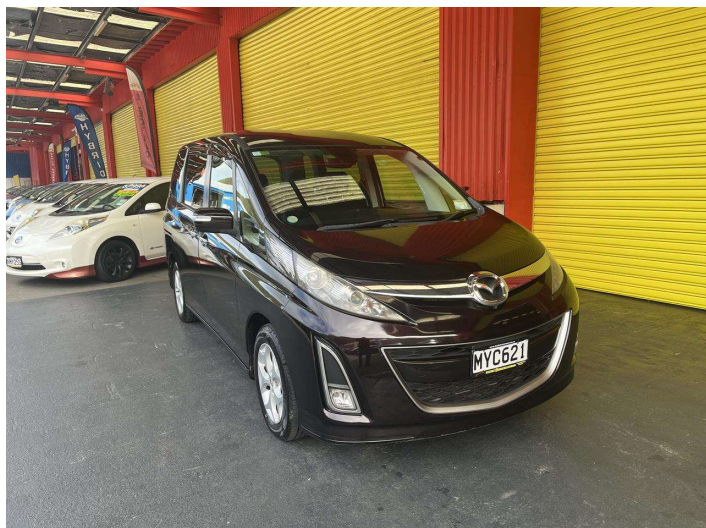

2010 Mazda BIANTE MZR 2.0 DISI

Purchase Price

\$7,995

Includes GST, Registration & Licensing

Finance may be available on this vehicle. Ask one of our friendly staff for more information.

Gain peace of mind with Mechanical Breakdown Insurance. **Ask us how.**

Body Style

5 door, People Movers

Odometer

187,043 km

Engine

1990 cc, Internal Combustion

Fuel Type

Petrol

Transmission

Automatic, Front Wheel

Wheels

-

VIN

7AT0C145X19214723

Interior

Black, Cloth