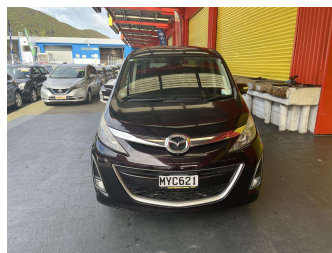

2010 Mazda BIANTE MZR 2.0 DISI

Purchase Price

\$7,995

Includes GST, Registration & Licensing

Finance may be available on this vehicle. Ask one of our friendly staff for more information.

Gain peace of mind with Mechanical Breakdown Insurance. **Ask us how.**

Body Style

5 door, People Movers

Odometer

187,043 km

Engine

1990 cc, Internal Combustion

Fuel Type

Petrol

Transmission

Automatic, Front Wheel

Wheels

-

VIN

7AT0C145X19214723

Interior

Black, Cloth