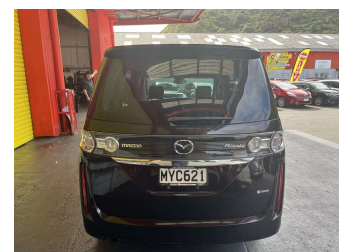

2010 Mazda BIANTE MZR 2.0 DISI

Purchase Price

\$7,995

Includes GST, Registration & Licensing

Finance may be available on this vehicle. Ask one of our friendly staff for more information.

Gain peace of mind with Mechanical Breakdown Insurance. **Ask us how.**

Body Style

5 door, People Movers

Odometer

187,043 km

Engine

1990 cc, Internal Combustion

Fuel Type

Petrol

Transmission

Automatic, Front Wheel

Wheels

-

VIN

7AT0C145X19214723

Interior

Black, Cloth