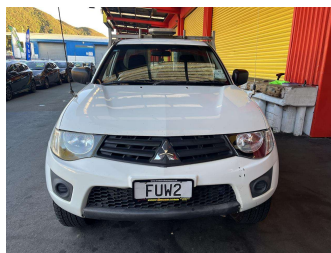

2011 Mitsubishi Triton 4WD 2.5D C/CAB GL M

Purchase Price **\$16,995**
Includes GST, Registration & Licensing

Finance may be available on this vehicle. Ask one of our friendly staff for more information.

Gain peace of mind with Mechanical Breakdown Insurance. **Ask us how.**

Top features
None Listed

Body Style
Ute

Odometer
275,325 km

Engine
2477 cc

Fuel Type
Diesel

Transmission
Manual

Wheels
-