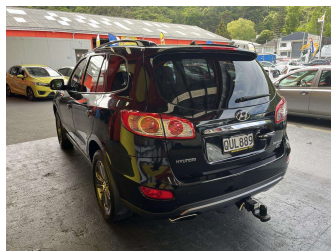

# 2012 Hyundai Santa Fe 2.2R CRDI ELITEA6 7S

**Purchase Price** **\$10,995**  
Includes GST, Registration & Licensing

Finance may be available on this vehicle. Ask one of our friendly staff for more information.

Body Style  
**5 door, RV-SUV**

Odometer  
**170,237 km**

Engine  
**2199 cc, Internal Combustion**

Fuel Type  
**Diesel**

Transmission  
**Automatic**

Wheels  
-

VIN  
**KMHSH81XSCU896883**

Interior  
**Black, Leather**