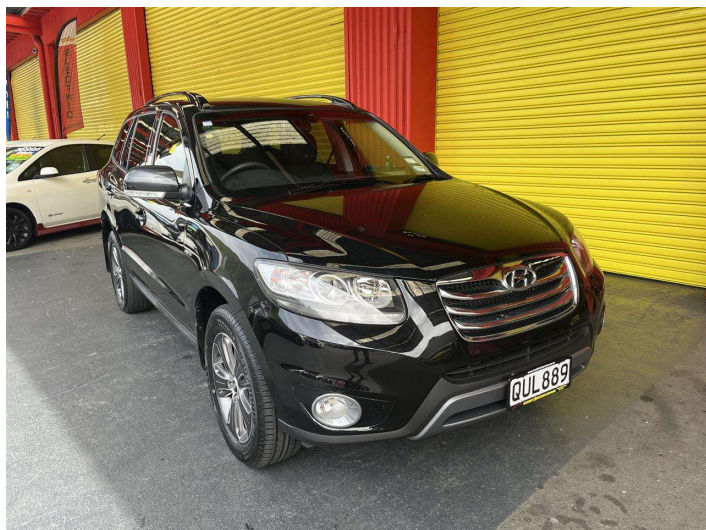

# 2012 Hyundai Santa Fe 2.2R CRDI ELITEA6 7S

**Purchase Price** **\$10,995**  
Includes GST, Registration & Licensing

Finance may be available on this vehicle. Ask one of our friendly staff for more information.

Body Style  
**5 door, RV-SUV**

Odometer  
**170,237 km**

Engine  
**2199 cc, Internal Combustion**

Fuel Type  
**Diesel**

Transmission  
**Automatic**

Wheels  
-

VIN  
**KMHSH81XSCU896883**

Interior  
**Black, Leather**