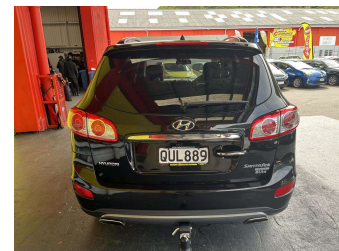

# 2012 Hyundai Santa Fe 2.2R CRDI ELITEA6 7S

**Purchase Price** **\$10,995**  
Includes GST, Registration & Licensing

Finance may be available on this vehicle. Ask one of our friendly staff for more information.

Body Style  
**5 door, RV-SUV**

Odometer  
**170,237 km**

Engine  
**2199 cc, Internal Combustion**

Fuel Type  
**Diesel**

Transmission  
**Automatic**

Wheels  
-

VIN  
**KMHSH81XSCU896883**

Interior  
**Black, Leather**