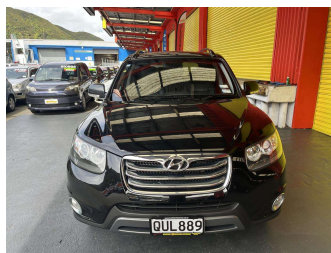

# 2012 Hyundai Santa Fe 2.2R CRDI ELITEA6 7S

**Purchase Price** **\$10,995**  
Includes GST, Registration & Licensing

Finance may be available on this vehicle. Ask one of our friendly staff for more information.

Body Style  
**5 door, RV-SUV**

Odometer  
**170,237 km**

Engine  
**2199 cc, Internal Combustion**

Fuel Type  
**Diesel**

Transmission  
**Automatic**

Wheels  
-

VIN  
**KMHSH81XSCU896883**

Interior  
**Black, Leather**