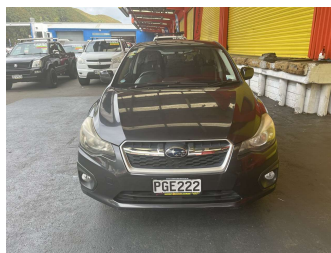

# 2013 Subaru Impreza AWD

**Purchase Price** **\$9,995**  
Includes GST, Registration & Licensing

Finance may be available on this vehicle. Ask one of our friendly staff for more information.

Gain peace of mind with Mechanical Breakdown Insurance. **Ask us how.**

Body Style  
**5 door, Hatchback**

Odometer  
**155,979 km**

Engine  
**1590 cc, Internal Combustion**

Fuel Type  
**Petrol**

Transmission  
**Automatic, Front Wheel**

Wheels  
-

VIN  
**7AT0GF09X22014322**