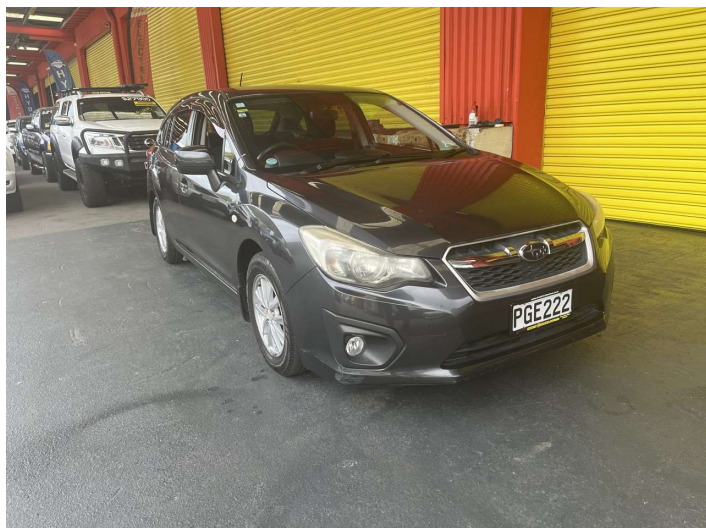

# 2013 Subaru Impreza AWD

**Purchase Price** **\$9,995**  
Includes GST, Registration & Licensing

Finance may be available on this vehicle. Ask one of our friendly staff for more information.

Gain peace of mind with Mechanical Breakdown Insurance. **Ask us how.**

Body Style  
**5 door, Hatchback**

Odometer  
**155,979 km**

Engine  
**1590 cc, Internal Combustion**

Fuel Type  
**Petrol**

Transmission  
**Automatic, Front Wheel**

Wheels  
-

VIN  
**7AT0GF09X22014322**

Interior  
**Black, Cloth**

Safety  
-

Reg No.  
**PGE222**

Ext Colour  
**Grey**

History  
**Ex-Overseas**

Seats  
**5 seats**

CO2 Emissions  
-

Energy Economy  
-