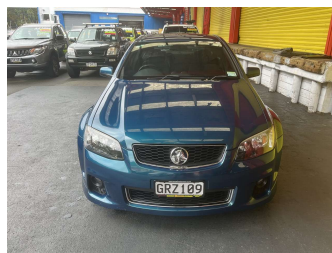

2013 Holden Commodore SV6 SDN AT

Purchase Price

\$15,995

Includes GST, Registration & Licensing

Finance may be available on this vehicle. Ask one of our friendly staff for more information.

Gain peace of mind with Mechanical Breakdown Insurance. **Ask us how.**

Body Style

4 door, Sedan

Odometer

145,678 km

Engine

3564 cc, Internal Combustion

Fuel Type

Petrol