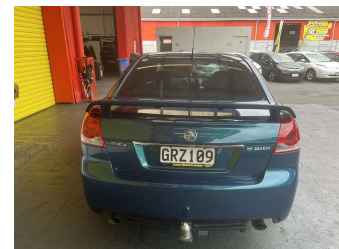

2013 Holden Commodore SV6 SDN AT

Purchase Price

\$15,995

Includes GST, Registration & Licensing

Finance may be available on this vehicle. Ask one of our friendly staff for more information.

Gain peace of mind with Mechanical Breakdown Insurance. **Ask us how.**

Body Style

4 door, Sedan

Odometer

145,678 km

Engine

3564 cc, Internal Combustion

Fuel Type

Petrol