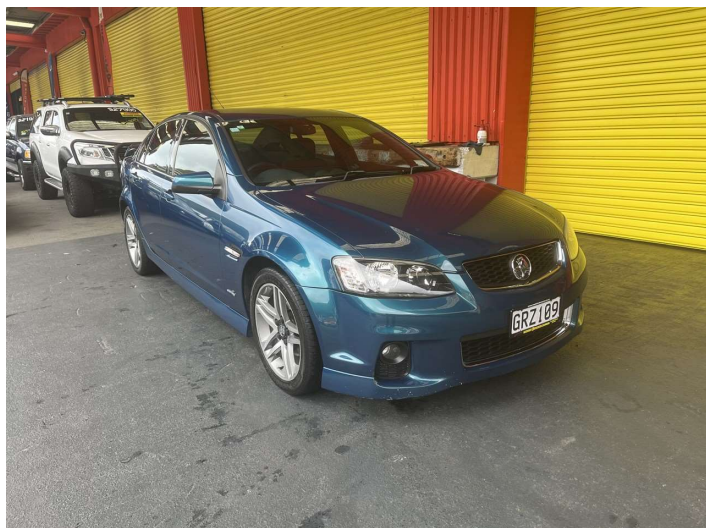

2013 Holden Commodore SV6 SDN AT

Purchase Price

\$15,995

Includes GST, Registration & Licensing

Finance may be available on this vehicle. Ask one of our friendly staff for more information.

Gain peace of mind with Mechanical Breakdown Insurance. **Ask us how.**

Body Style

4 door, Sedan

Odometer

145,678 km

Engine

3564 cc, Internal Combustion

Fuel Type

Petrol