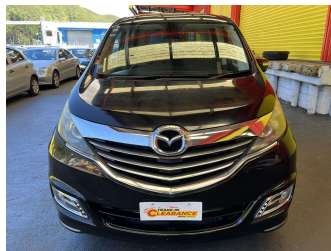

2012 Mazda BIANTE i - Stop

Purchase Price **\$10,995**
Includes GST, Registration & Licensing

Finance may be available on this vehicle. Ask one of our friendly staff for more information.

Gain peace of mind with Mechanical Breakdown Insurance. **Ask us how.**

Body Style
4 door, People Movers

Odometer
127,406 km

Engine
1998 cc, Internal Combustion

Fuel Type
Petrol

Transmission
Automatic

Wheels
-

VIN
7AT0C145X24231865

Interior
Charcoal, Cloth