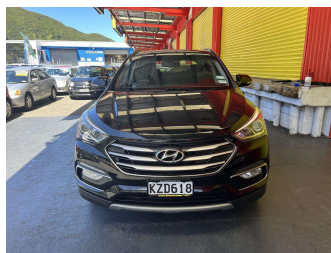

# 2017 Hyundai Santa Fe New 22 Inch Alloys

**Purchase Price** **\$21,995**  
Includes GST, Registration & Licensing

Finance may be available on this vehicle. Ask one of our friendly staff for more information.

Body Style  
**5 door, RV-SUV**

Odometer  
**138,146 km**

Engine  
**2199 cc, Internal Combustion**

Fuel Type  
**Diesel**

Transmission  
**Automatic, 4WD**

Wheels  
-

VIN  
**KMHST81XSHU798935**

Interior  
**Charcoal, Cloth**