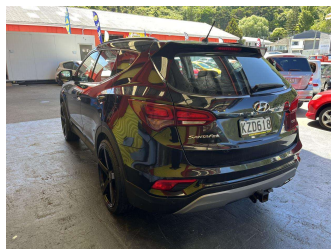

# 2017 Hyundai Santa Fe New 22 Inch Alloys

**Purchase Price** **\$21,995**  
Includes GST, Registration & Licensing

Finance may be available on this vehicle. Ask one of our friendly staff for more information.

Body Style  
**5 door, RV-SUV**

Odometer  
**138,146 km**

Engine  
**2199 cc, Internal Combustion**

Fuel Type  
**Diesel**

Transmission  
**Automatic, 4WD**

Wheels  
-

VIN  
**KMHST81XSHU798935**

Interior  
**Charcoal, Cloth**