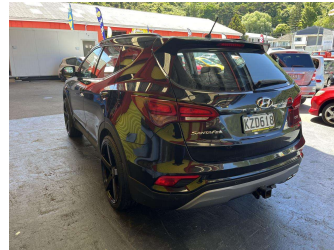

# 2017 Hyundai Santa Fe New 22 Inch Alloys

**Purchase Price** **\$21,995**  
Includes GST, Registration & Licensing

Finance may be available on this vehicle. Ask one of our friendly staff for more information.

Body Style  
**5 door, RV-SUV**

Odometer  
**138,146 km**

Engine  
**2199 cc, Internal Combustion**

Fuel Type  
**Diesel**

Transmission  
**Automatic, 4WD**

Wheels  
-

VIN  
**KMHST81XSHU798935**

Interior  
**Charcoal, Cloth**