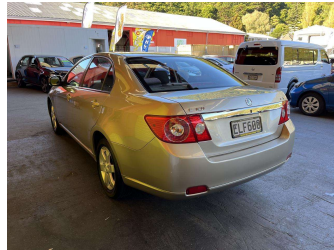

# 2008 Holden Epica CDX AUTO

Purchase Price

**\$5,995**

Includes GST, Registration & Licensing

Finance may be available on this vehicle. Ask one of our friendly staff for more information.

Gain peace of mind with Mechanical Breakdown Insurance. **Ask us how.**

## Top features

- » ABS Brakes
- » Air Bag(s)
- » Alloy Wheels
- » Central Locking
- » Electric Mirrors
- » Electric Windows

Body Style

**4 door, Sedan**

Odometer

**Odometer is inaccurate**

Engine

**2492 cc, Internal Combustion**

Fuel Type

**Petrol**

Transmission

**Automatic, Front Wheel**

Wheels

-

VIN

**KL3LA69LJ8B128437**