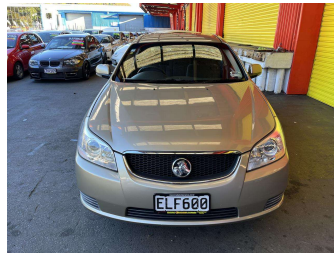

# 2008 Holden Epica CDX AUTO

Purchase Price

**\$5,995**

Includes GST, Registration & Licensing

Finance may be available on this vehicle. Ask one of our friendly staff for more information.

Gain peace of mind with Mechanical Breakdown Insurance. **Ask us how.**

## Top features

- » ABS Brakes
- » Air Bag(s)
- » Alloy Wheels
- » Central Locking
- » Electric Mirrors
- » Electric Windows

Body Style

**4 door, Sedan**

Odometer

**Odometer is inaccurate**

Engine

**2492 cc, Internal Combustion**

Fuel Type

**Petrol**

Transmission

**Automatic, Front Wheel**

Wheels

-

VIN

**KL3LA69LJ8B128437**