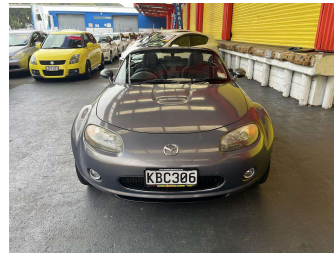

# 2007 Mazda Roadster HARDTOP CONVERTIBLE

Purchase Price **\$12,995**  
Includes GST, Registration & Licensing

Finance may be available on this vehicle. Ask one of our friendly staff for more information.

Body Style  
**2 door, Convertible**

Odometer  
**134,757 km**

Engine  
**1990 cc, Internal Combustion**

Fuel Type  
**Petrol**

Transmission  
**Automatic, Rear Wheel**

Wheels  
-

VIN  
**7AT0C12YX16250642**