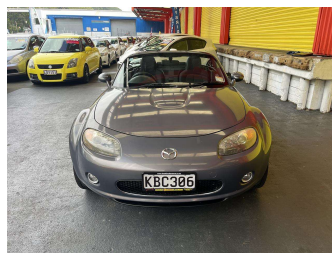

2007 Mazda Roadster HARDTOP CONVERTIBLE

Purchase Price **\$12,995**
Includes GST, Registration & Licensing

Finance may be available on this vehicle. Ask one of our friendly staff for more information.

Gain peace of mind with Mechanical Breakdown Insurance. **Ask us how.**

Body Style
2 door, Convertible

Odometer
134,757 km

Engine
1990 cc, Internal Combustion

Fuel Type
Petrol

Transmission
Automatic, Rear Wheel

Wheels
-

VIN
7AT0C12YX16250642

Interior
Black, Cloth

Safety
-

Reg No.
KBC306

Ext Colour
Grey

History
Ex-Overseas

Seats
2 seats

CO2 Emissions
-

Energy Economy
-

Stock ID: 27783