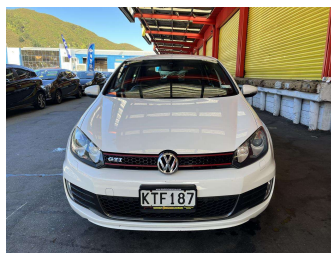

2012 Volkswagen Golf gti

Purchase Price

\$12,995

Includes GST, Registration & Licensing

Finance may be available on this vehicle. Ask one of our friendly staff for more information.

Gain peace of mind with Mechanical Breakdown Insurance. **Ask us how.**

Top features

None Listed

Body Style

5 door, Hatchback

Odometer

171,109 km

Engine

1980 cc

Fuel Type

Petrol

Transmission

Automatic, Front Wheel

Wheels

-

VIN

WVWZZZ1KZCW135615