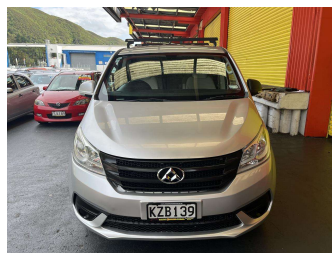

2017 LDV G10 T 7 SEAT 2.0P/6AT/LV

Purchase Price

\$9,995

Includes GST, Registration & Licensing

Finance may be available on this vehicle. Ask one of our friendly staff for more information.

Gain peace of mind with Mechanical Breakdown Insurance. **Ask us how.**

Body Style

5 door, Coach

Odometer

171,282 km

Engine

2000 cc, Internal Combustion

Fuel Type

Petrol