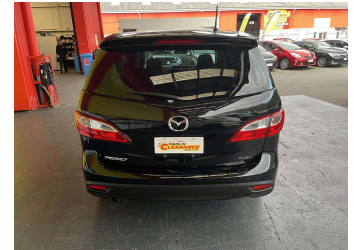

2012 Mazda Premacy 2.0ltr Petrol, Good KMs

Purchase Price **\$9,995**
Includes GST, Registration & Licensing

Finance may be available on this vehicle. Ask one of our friendly staff for more information.

Body Style
4 door, People Movers

Odometer
124,499 km

Engine
1998 cc, Internal Combustion

Fuel Type
Petrol

Transmission
Automatic

Wheels
-

VIN
7AT0C133X24143011

Interior
Black/Blue, Cloth

Safety
-

Reg No.
-

Ext Colour
Black

History
-

Seats
7 seats

CO2 Emissions
-

Energy Economy
-

Stock ID: 27498