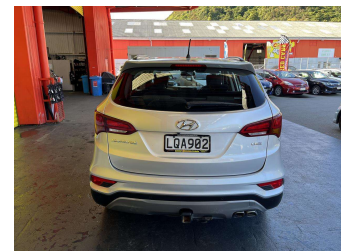

2018 Hyundai Santa Fe DM 2.2D 7S

Purchase Price **\$13,995**
Includes GST, Registration & Licensing

Finance may be available on this vehicle. Ask one of our friendly staff for more information.

Gain peace of mind with Mechanical Breakdown Insurance. **Ask us how.**

Body Style
5 door, RV-SUV

Odometer
245,756 km

Engine
2199 cc, Internal Combustion

Fuel Type
Diesel

Transmission
Automatic, 4WD

Wheels
-

VIN
KMHST81XSJU861181

Interior
Black, Cloth