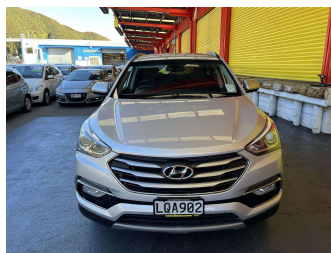

2018 Hyundai Santa Fe DM 2.2D 7S

Purchase Price **\$13,995**
Includes GST, Registration & Licensing

Finance may be available on this vehicle. Ask one of our friendly staff for more information.

Gain peace of mind with Mechanical Breakdown Insurance. **Ask us how.**

Body Style
5 door, RV-SUV

Odometer
245,756 km

Engine
2199 cc, Internal Combustion

Fuel Type
Diesel

Transmission
Automatic, 4WD

Wheels
-

VIN
KMHST81XSJU861181

Interior
Black, Cloth