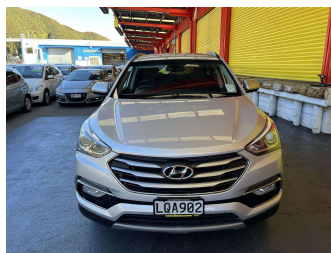

2018 Hyundai Santa Fe DM 2.2D 7S

Purchase Price **\$14,995**
Includes GST, Registration & Licensing

Finance may be available on this vehicle. Ask one of our friendly staff for more information.

Gain peace of mind with Mechanical Breakdown Insurance. **Ask us how.**

Body Style
5 door, RV-SUV

Odometer
245,756 km

Engine
2199 cc, Internal Combustion

Fuel Type
Diesel

Transmission
Automatic, 4WD

Wheels
-

VIN
KMHST81XSJU861181

Interior
Black, Cloth