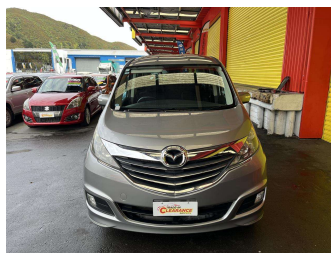

2013 Mazda BIANTE

Purchase Price **\$12,995**
Includes GST, Registration & Licensing

Finance may be available on this vehicle. Ask one of our friendly staff for more information.

Gain peace of mind with Mechanical Breakdown Insurance. **Ask us how.**

- Top features**
- » ABS Brakes
 - » Air Bag
 - » Air Con
 - » Alloy Wheels
 - » Auto Lights
 - » Electric Windows
 - » ESC
 - » Smart key

Body Style
People Movers

Odometer
73,896 km

Engine
1998 cc, Internal Combustion

Fuel Type
Petrol

Transmission
Automatic

Wheels
-

VIN
7AT0C145X24303978

Interior
-

Safety
-

Reg No.
-

Ext Colour
Silver