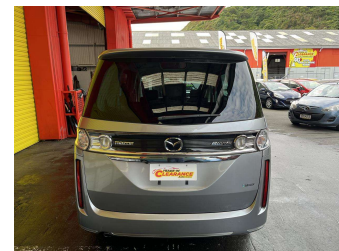

2013 Mazda BIANTE

Purchase Price **\$12,995**
Includes GST, Registration & Licensing

Finance may be available on this vehicle. Ask one of our friendly staff for more information.

Gain peace of mind with Mechanical Breakdown Insurance. **Ask us how.**

- Top features**
- » ABS Brakes
 - » Air Bag
 - » Air Con
 - » Alloy Wheels
 - » Auto Lights
 - » Electric Windows
 - » ESC
 - » Smart key

Body Style
People Movers

Odometer
73,896 km

Engine
1998 cc, Internal Combustion

Fuel Type
Petrol

Transmission
Automatic

Wheels
-

VIN
7AT0C145X24303978

Interior
-

Safety
-

Reg No.
-

Ext Colour
Silver