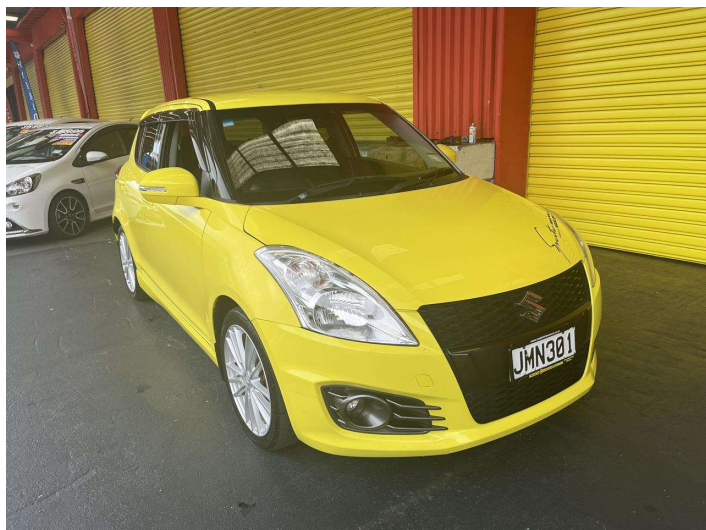

2013 Suzuki Swift Sport, Low kms!

Purchase Price **\$12,995**
Includes GST, Registration & Licensing

Finance may be available on this vehicle. Ask one of our friendly staff for more information.

Gain peace of mind with Mechanical Breakdown Insurance. **Ask us how.**

Body Style
4 door, Hatchback

Odometer
89,662 km

Engine
1580 cc, Internal Combustion

Fuel Type
Petrol

Transmission
Manual, Front Wheel

Wheels
-

VIN
7AT0GK0CX15110760

Interior
Black

Safety
-

Reg No.
JMN301

Ext Colour
YELLOW

History
Ex-Overseas

Seats
5 seats

CO2 Emissions
-

Energy Economy
-

Stock ID: 27835