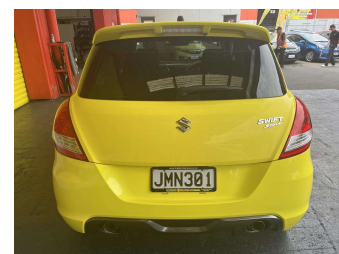

2013 Suzuki Swift Sport, Low kms!

Purchase Price **\$12,995**
Includes GST, Registration & Licensing

Finance may be available on this vehicle. Ask one of our friendly staff for more information.

Gain peace of mind with Mechanical Breakdown Insurance. **Ask us how.**

Body Style
4 door, Hatchback

Odometer
89,662 km

Engine
1580 cc, Internal Combustion

Fuel Type
Petrol

Transmission
Manual, Front Wheel

Wheels
-

VIN
7AT0GK0CX15110760

Interior
Black