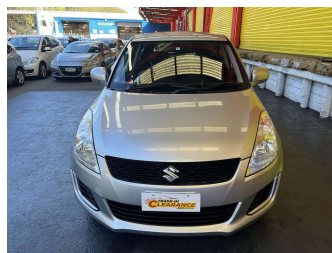

2015 Suzuki Swift Very Low Kms!

Purchase Price **\$12,995**
Includes GST, Registration & Licensing

Finance may be available on this vehicle. Ask one of our friendly staff for more information.

Gain peace of mind with Mechanical Breakdown Insurance. **Ask us how.**

Body Style
4 door, Hatchback

Odometer
25,949 km

Engine
1242 cc, Internal Combustion

Fuel Type
Petrol

Transmission
Automatic, Front Wheel

Wheels
-

VIN
7AT0GK0CX24364189

Interior
Charcoal, Cloth

Safety
-

Reg No.
-

Ext Colour
Silver

History
-

Seats
5 seats

CO2 Emissions
-

Energy Economy
-

Stock ID: 27169