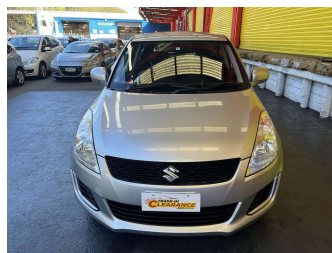

# 2015 Suzuki Swift Very Low Kms!

**Purchase Price** **\$12,995**  
Includes GST, Registration & Licensing

Finance may be available on this vehicle. Ask one of our friendly staff for more information.

Gain peace of mind with Mechanical Breakdown Insurance. **Ask us how.**

Body Style  
**4 door, Hatchback**

Odometer  
**25,949 km**

Engine  
**1242 cc, Internal Combustion**

Fuel Type  
**Petrol**

Transmission  
**Automatic, Front Wheel**

Wheels  
-

VIN  
**7AT0GK0CX24364189**

Interior  
**Charcoal, Cloth**