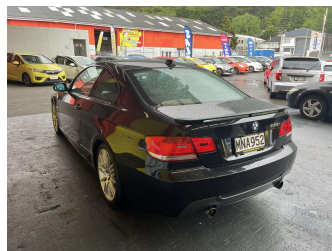

2008 BMW 335I COUPE

Purchase Price

\$14,995

Includes GST, Registration & Licensing

Finance may be available on this vehicle. Ask one of our friendly staff for more information.

Gain peace of mind with Mechanical Breakdown Insurance. **Ask us how.**

Body Style

2 door, Coupe

Odometer

114,415 km

Engine

2970 cc, Internal Combustion

Fuel Type

Petrol