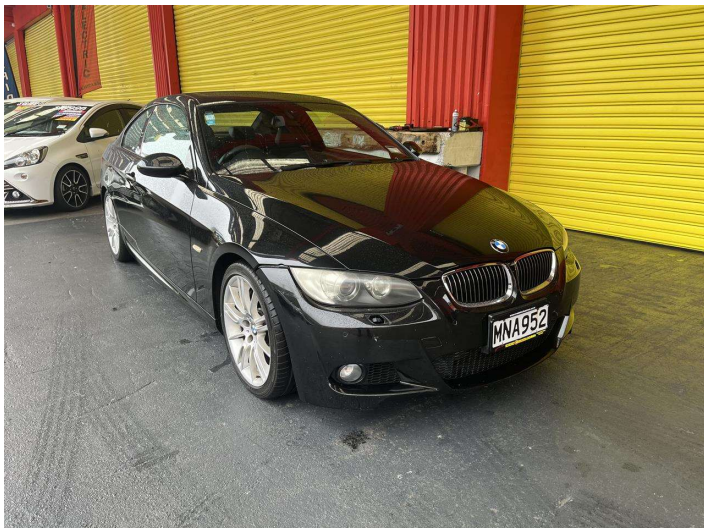

2008 BMW 335I COUPE

Purchase Price

\$14,995

Includes GST, Registration & Licensing

Finance may be available on this vehicle. Ask one of our friendly staff for more information.

Gain peace of mind with Mechanical Breakdown Insurance. **Ask us how.**

Body Style

2 door, Coupe

Odometer

114,415 km

Engine

2970 cc, Internal Combustion

Fuel Type

Petrol

Transmission

Automatic, Front Wheel

Wheels

-

VIN

WBAWB720X0P175290

Interior

Black, Leather