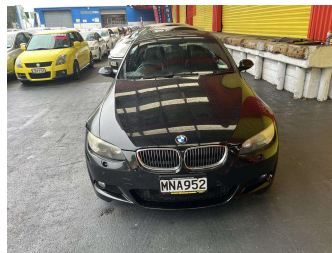

2008 BMW 335I COUPE

Purchase Price

\$14,995

Includes GST, Registration & Licensing

Finance may be available on this vehicle. Ask one of our friendly staff for more information.

Gain peace of mind with Mechanical Breakdown Insurance. **Ask us how.**

Body Style

2 door, Coupe

Odometer

114,415 km

Engine

2970 cc, Internal Combustion

Fuel Type

Petrol

Transmission

Automatic, Front Wheel

Wheels

-

VIN

WBAWB720X0P175290

Interior

Black, Leather