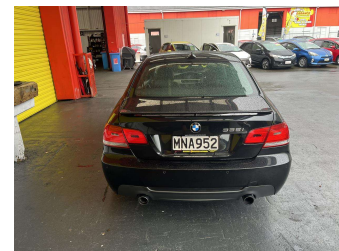

2008 BMW 335I COUPE

Purchase Price

\$14,995

Includes GST, Registration & Licensing

Finance may be available on this vehicle. Ask one of our friendly staff for more information.

Gain peace of mind with Mechanical Breakdown Insurance. **Ask us how.**

Body Style

2 door, Coupe

Odometer

114,415 km

Engine

2970 cc, Internal Combustion

Fuel Type

Petrol

Transmission

Automatic, Front Wheel

Wheels

-

VIN

WBAWB720X0P175290

Interior

Black, Leather