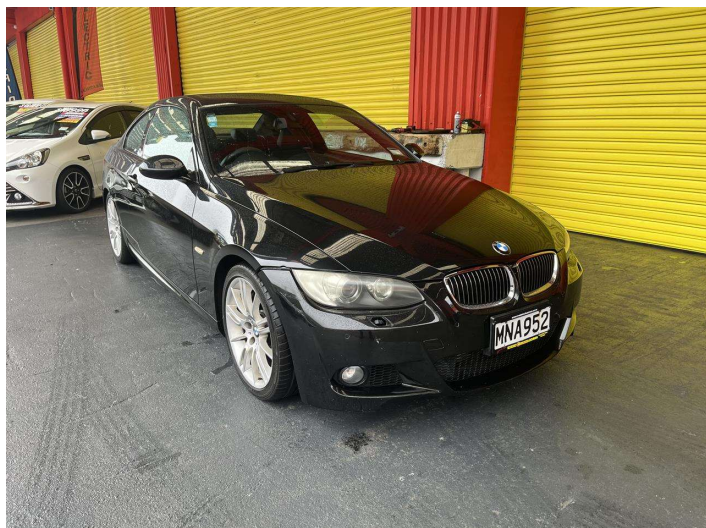

2008 BMW 335I COUPE

Purchase Price **\$14,995**
Includes GST, Registration & Licensing

Finance may be available on this vehicle. Ask one of our friendly staff for more information.

Gain peace of mind with Mechanical Breakdown Insurance. **Ask us how.**

Body Style
2 door, Coupe

Odometer
114,415 km

Engine
2970 cc, Internal Combustion

Fuel Type
Petrol

Transmission
Automatic, Front Wheel

Wheels
-

VIN
WBAWB720X0P175290

Interior
Black, Leather

Safety
-

Reg No.
MNA952

Ext Colour
Black

History
Ex-Overseas

Seats
4 seats

CO2 Emissions
-

Energy Economy
-

Stock ID: 27812