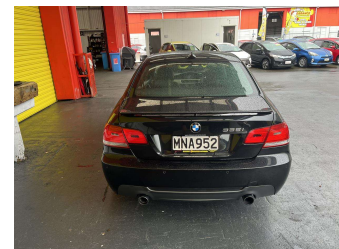

2008 BMW 335I COUPE

Purchase Price **\$14,995**
Includes GST, Registration & Licensing

Finance may be available on this vehicle. Ask one of our friendly staff for more information.

Gain peace of mind with Mechanical Breakdown Insurance. **Ask us how.**

Body Style
2 door, Coupe

Odometer
114,415 km

Engine
2970 cc, Internal Combustion

Fuel Type
Petrol

Transmission
Automatic, Front Wheel

Wheels
-

VIN
WBAWB720X0P175290

Interior
Black, Leather