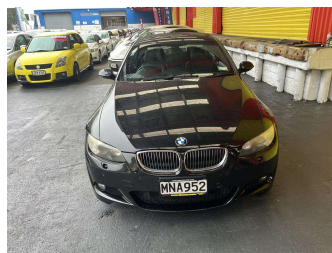

2008 BMW 335I COUPE

Purchase Price **\$14,995**
Includes GST, Registration & Licensing

Finance may be available on this vehicle. Ask one of our friendly staff for more information.

Gain peace of mind with Mechanical Breakdown Insurance. **Ask us how.**

Body Style
2 door, Coupe

Odometer
114,415 km

Engine
2970 cc, Internal Combustion

Fuel Type
Petrol

Transmission
Automatic, Front Wheel

Wheels
-

VIN
WBAWB720X0P175290

Interior
Black, Leather