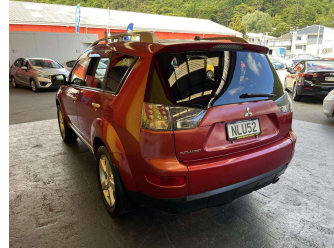

# 2007 Mitsubishi Outlander 2.4P AWD

Purchase Price

**\$6,995**

Includes GST, Registration & Licensing

Finance may be available on this vehicle. Ask one of our friendly staff for more information.

Gain peace of mind with Mechanical Breakdown Insurance. **Ask us how.**

Body Style

**5 door, RV-SUV**

Odometer

**215,847 km**

Engine

**2350 cc, Internal Combustion**

Fuel Type

**Petrol**