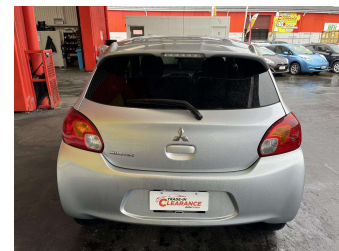

# 2015 Mitsubishi Mirage

**Purchase Price** **\$8,995**  
Includes GST, Registration & Licensing

Finance may be available on this vehicle. Ask one of our friendly staff for more information.

Gain peace of mind with Mechanical Breakdown Insurance. **Ask us how.**

**Top features**  
None Listed

Body Style  
**Hatchback**

Odometer  
**77,021 km**

Engine  
**999 cc**

Fuel Type  
**Petrol**

Transmission  
**Automatic**

Wheels  
-

VIN  
**7AT0CJ0AX23032284**

Interior  
-

Safety

Based on 2023 UCSR rating for 12-20 models

Reg No.  
-

Ext Colour  
**Silver**

History  
-

Seats  
**5 seats**

CO2 Emissions  
**★★★★☆**  
**107 grams/km**