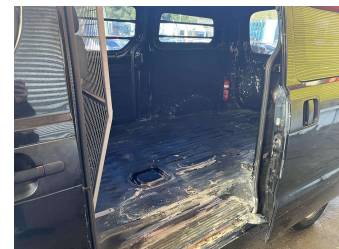

2012 Hyundai Iload 2.5 CRDI MANUAL

Purchase Price

$10,995

Includes GST, Registration & Licensing

Finance may be available on this vehicle. Ask one of our friendly staff for more information.

Gain peace of mind with Mechanical Breakdown Insurance. **Ask us how.**

Top features

None Listed

Body Style

5 door, Van

Odometer

304,723 km

Engine

2497 cc

Fuel Type

Diesel

Transmission

Manual, Rear Wheel

Wheels

-

VIN

KMFWBX7KLCU515265

Interior

-

Safety

Based on 2023 UCSR rating for 08-21 models

Reg No.

GQE922

Ext Colour

Black

History

NZ New

Seats

5 seats

CO2 Emissions

★ ★ ☆ ☆ ☆ ☆

243 grams/km

Energy Economy

★ ★ ☆ ☆ ☆ ☆

**Annual fuel cost of $3,640
9.2L per 100km**

Cost per year is an estimate based on diesel price of $2.00 per litre and an average distance of 14000 km includes Road User Charges.

Emissions and Energy Economy figures standardised to 3P WLTP.

Stock ID: 24513

Trade In Clearance | Phone 04 566 6484 | Email sales@tradeinclearance.co.nz
125-127 Gracefield Road, Lower Hutt 5010, New Zealand
www.tradeinclearance.co.nz