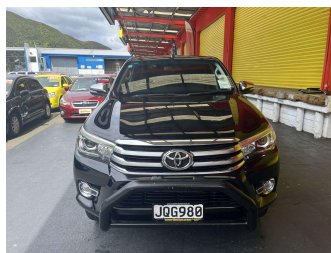

2016 Toyota Hilux SR5 LIMITED TD DC 2.

Purchase Price **\$25,995**
Includes GST, Registration & Licensing

Finance may be available on this vehicle. Ask one of our friendly staff for more information.

Gain peace of mind with Mechanical Breakdown Insurance. **Ask us how.**

Body Style
4 door, Ute

Odometer
265,265 km

Engine
2755 cc, Internal Combustion

Fuel Type
Diesel

Transmission
Automatic

Wheels
-

VIN
MR0GA3DD200260296

Interior
Black, Leather