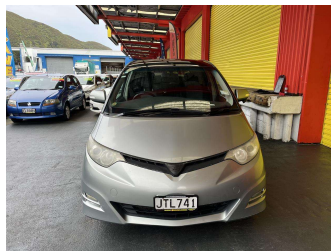

2007 Toyota Estima AERAS

Purchase Price **\$5,995**
Includes GST, Registration & Licensing

Finance may be available on this vehicle. Ask one of our friendly staff for more information.

Gain peace of mind with Mechanical Breakdown Insurance. **Ask us how.**

Body Style
5 door, People Movers

Odometer
234,075 km

Engine
2362 cc, Internal Combustion

Fuel Type
Petrol

Transmission
Automatic, Front Wheel

Wheels
-

VIN
7AT0H61YX16044268

Interior
Charcoal