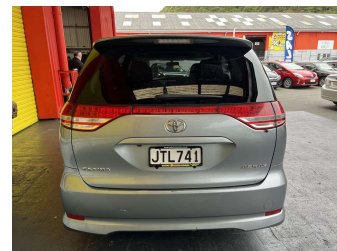

2007 Toyota Estima AERAS

Purchase Price **\$5,995**
Includes GST, Registration & Licensing

Finance may be available on this vehicle. Ask one of our friendly staff for more information.

Gain peace of mind with Mechanical Breakdown Insurance. **Ask us how.**

Body Style
5 door, People Movers

Odometer
234,075 km

Engine
2362 cc, Internal Combustion

Fuel Type
Petrol

Transmission
Automatic, Front Wheel

Wheels
-

VIN
7AT0H61YX16044268

Interior
Charcoal