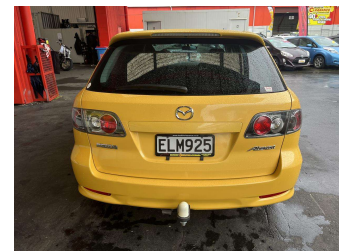

2005 Mazda Atenza

Purchase Price **\$8,995**
Includes GST, Registration & Licensing

Finance may be available on this vehicle. Ask one of our friendly staff for more information.

Gain peace of mind with Mechanical Breakdown Insurance. **Ask us how.**

Top features
None Listed

Body Style
5 door, Station Wagon

Odometer
186,207 km

Engine
2260 cc, Internal Combustion

Fuel Type
Petrol

Transmission
Automatic, Front Wheel

Wheels
-

VIN
7A8C1390708127076

Interior
-

Safety

Based on 2023 UCSR rating for 02-07 models

Reg No.
ELM925

Ext Colour
YELLOW

History
Ex-Overseas

Seats
5 seats

CO2 Emissions
★★★★☆☆
232 grams/km