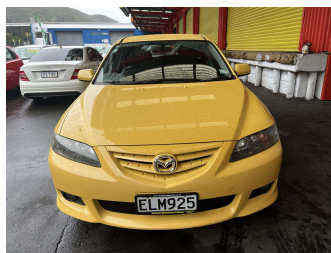

2005 Mazda Atenza

Purchase Price **\$8,995**
Includes GST, Registration & Licensing

Finance may be available on this vehicle. Ask one of our friendly staff for more information.

Gain peace of mind with Mechanical Breakdown Insurance. **Ask us how.**

Top features
None Listed

Body Style
5 door, Station Wagon

Odometer
186,207 km

Engine
2260 cc, Internal Combustion

Fuel Type
Petrol

Transmission
Automatic, Front Wheel

Wheels
-

VIN
7A8C1390708127076

Interior
-

Safety

Based on 2023 UCSR rating for 02-07 models

Reg No.
ELM925

Ext Colour
YELLOW

History
Ex-Overseas

Seats
5 seats

CO2 Emissions
★★★★☆☆
232 grams/km