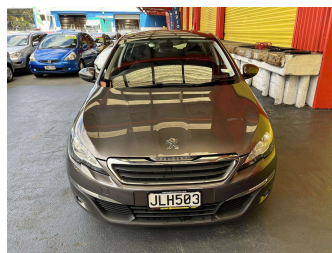

2015 Peugeot 308 ACTIVE 1.2P/6AT/HA/5

Purchase Price **\$9,995**
Includes GST, Registration & Licensing

Finance may be available on this vehicle. Ask one of our friendly staff for more information.

Gain peace of mind with Mechanical Breakdown Insurance. **Ask us how.**

Body Style
5 door, Hatchback

Odometer
66,579 km

Engine
1199 cc, Internal Combustion

Fuel Type
Petrol

Transmission
Automatic, Front Wheel

Wheels
-

VIN
VF3LPHNYWES202259

Interior
Charcoal, Cloth