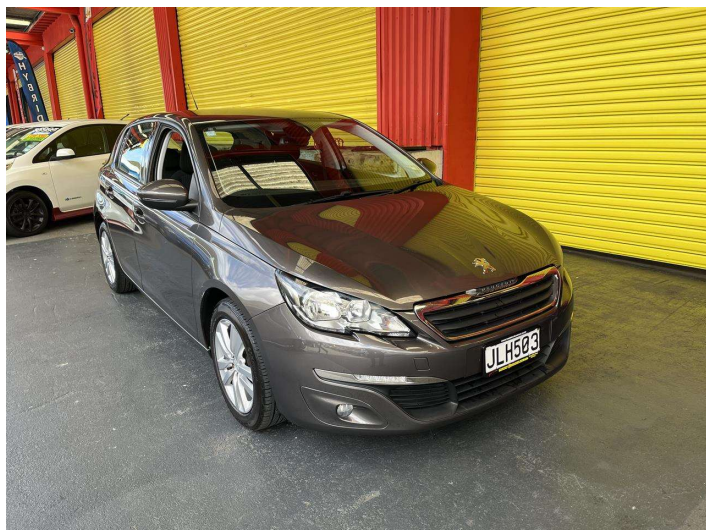

2015 Peugeot 308 ACTIVE 1.2P/6AT/HA/5

Purchase Price **\$9,995**
Includes GST, Registration & Licensing

Finance may be available on this vehicle. Ask one of our friendly staff for more information.

Gain peace of mind with Mechanical Breakdown Insurance. **Ask us how.**

Body Style
5 door, Hatchback

Odometer
66,579 km

Engine
1199 cc, Internal Combustion

Fuel Type
Petrol

Transmission
Automatic, Front Wheel

Wheels
-

VIN
VF3LPHNYWES202259

Interior
Charcoal, Cloth