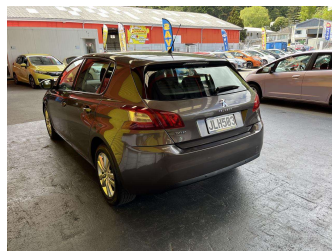

2015 Peugeot 308 ACTIVE 1.2P/6AT/HA/5

Purchase Price **\$9,995**
Includes GST, Registration & Licensing

Finance may be available on this vehicle. Ask one of our friendly staff for more information.

Gain peace of mind with Mechanical Breakdown Insurance. **Ask us how.**

Body Style
5 door, Hatchback

Odometer
66,579 km

Engine
1199 cc, Internal Combustion

Fuel Type
Petrol

Transmission
Automatic, Front Wheel

Wheels
-

VIN
VF3LPHNYWES202259

Interior
Charcoal, Cloth