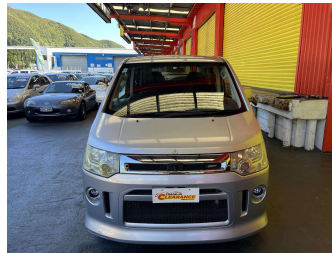

2009 Mitsubishi DELICA D5

Purchase Price

\$13,995

Includes GST, Registration & Licensing

Finance may be available on this vehicle. Ask one of our friendly staff for more information.

Gain peace of mind with Mechanical Breakdown Insurance. **Ask us how.**

Body Style

4 door, People Movers

Odometer

100,235 km

Engine

2359 cc, Internal Combustion

Fuel Type

Petrol