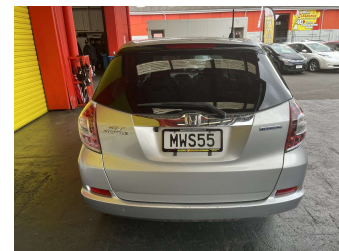

# 2015 Honda Fit SHUTTLE HYBRID

**Purchase Price** **\$10,995**  
Includes GST, Registration & Licensing

Finance may be available on this vehicle. Ask one of our friendly staff for more information.

Gain peace of mind with Mechanical Breakdown Insurance. **Ask us how.**

Body Style  
**4 door, Station Wagon**

Odometer  
**116,396 km**

Engine  
**1330 cc, Hybrid**

Fuel Type  
**Petrol**

Transmission  
**Automatic**

Wheels  
-

VIN  
**7AT08G2YX20215885**

Interior  
**Black, Cloth**