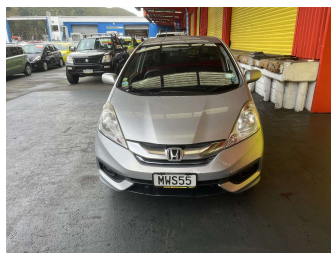

# 2015 Honda Fit SHUTTLE HYBRID

**Purchase Price** **\$10,995**  
Includes GST, Registration & Licensing

Finance may be available on this vehicle. Ask one of our friendly staff for more information.

Gain peace of mind with Mechanical Breakdown Insurance. **Ask us how.**

Body Style  
**4 door, Station Wagon**

Odometer  
**116,396 km**

Engine  
**1330 cc, Hybrid**

Fuel Type  
**Petrol**

Transmission  
**Automatic**

Wheels  
-

VIN  
**7AT08G2YX20215885**

Interior  
**Black, Cloth**