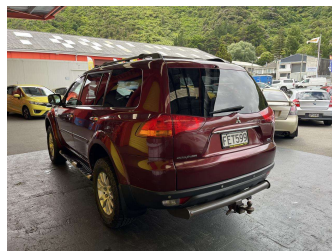

2009 Mitsubishi challenger EXC 4WD 2.5TD AUTO

Purchase Price **\$12,995**
Includes GST, Registration & Licensing

Finance may be available on this vehicle. Ask one of our friendly staff for more information.

Body Style
5 door, Station Wagon

Odometer
222,908 km

Engine
2477 cc, Internal Combustion

Fuel Type
Diesel

Transmission
Automatic, 4WD

Wheels
-

VIN
MMAGYKH40AF000482

Interior
Black, Leather