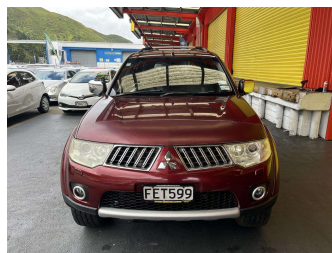

2009 Mitsubishi challenger EXC 4WD 2.5TD AUTO

Purchase Price **\$12,995**
Includes GST, Registration & Licensing

Finance may be available on this vehicle. Ask one of our friendly staff for more information.

Body Style
5 door, Station Wagon

Odometer
222,908 km

Engine
2477 cc, Internal Combustion

Fuel Type
Diesel

Transmission
Automatic, 4WD

Wheels
-

VIN
MMAGYKH40AF000482

Interior
Black, Leather