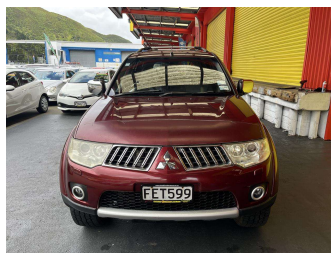

2009 Mitsubishi challenger EXC 4WD 2.5TD AUTO

Purchase Price **\$12,995**
Includes GST, Registration & Licensing

Finance may be available on this vehicle. Ask one of our friendly staff for more information.

Body Style
5 door, Station Wagon

Odometer
222,908 km

Engine
2477 cc, Internal Combustion

Fuel Type
Diesel

Transmission
Automatic, 4WD

Wheels
-

VIN
MMAGYKH40AF000482

Interior
Black, Leather