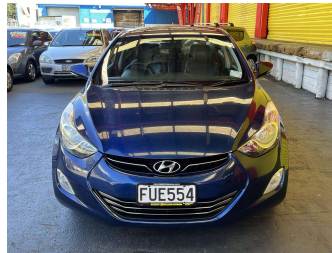

2011 Hyundai elantra 1.8 ELITE

Purchase Price **\$5,995**
Includes GST, Registration & Licensing

Finance may be available on this vehicle. Ask one of our friendly staff for more information.

Gain peace of mind with Mechanical Breakdown Insurance. **Ask us how.**

Body Style
4 door, Sedan

Odometer
233,893 km

Engine
1797 cc, Internal Combustion

Fuel Type
Petrol

Transmission
Automatic, Front Wheel

Wheels
-

VIN
KMHDH41EMCU192485

Interior
Black, Leather

Safety
-

Reg No.
FUE554

Ext Colour
Blue

History
NZ New

Seats
5 seats

CO2 Emissions
-

Energy Economy
-

Stock ID: 28159