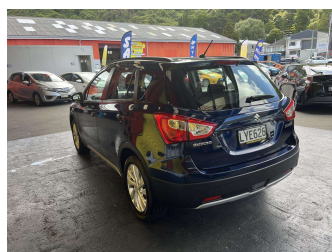

2019 Suzuki Sx4 S-Cross LTD 1.6P/6AT

Purchase Price **\$16,995**
Includes GST, Registration & Licensing

Finance may be available on this vehicle. Ask one of our friendly staff for more information.

Gain peace of mind with Mechanical Breakdown Insurance. **Ask us how.**

Body Style
5 door, Hatchback

Odometer
96,033 km

Engine
1586 cc, Internal Combustion

Fuel Type
Petrol

Transmission
Automatic

Wheels
-

VIN
TSMJYA22S00605771

Interior
Charcoal, Cloth