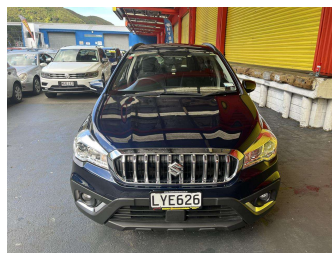

2019 Suzuki Sx4 S-Cross LTD 1.6P/6AT

Purchase Price **\$16,995**
Includes GST, Registration & Licensing

Finance may be available on this vehicle. Ask one of our friendly staff for more information.

Gain peace of mind with Mechanical Breakdown Insurance. **Ask us how.**

Body Style
5 door, Hatchback

Odometer
96,033 km

Engine
1586 cc, Internal Combustion

Fuel Type
Petrol

Transmission
Automatic

Wheels
-

VIN
TSMJYA22S00605771

Interior
Charcoal, Cloth