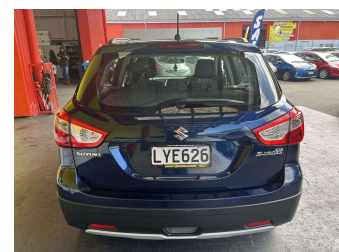

2019 Suzuki Sx4 S-Cross LTD 1.6P/6AT

Purchase Price **\$16,995**
Includes GST, Registration & Licensing

Finance may be available on this vehicle. Ask one of our friendly staff for more information.

Gain peace of mind with Mechanical Breakdown Insurance. **Ask us how.**

Body Style
5 door, Hatchback

Odometer
96,033 km

Engine
1586 cc, Internal Combustion

Fuel Type
Petrol

Transmission
Automatic

Wheels
-

VIN
TSMJYA22S00605771

Interior
Charcoal, Cloth