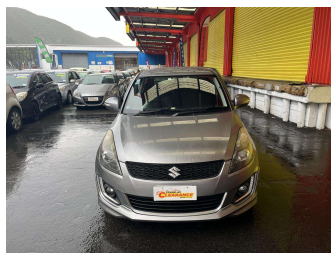

2016 Suzuki Swift

Purchase Price **\$12,995**
Includes GST, Registration & Licensing

Finance may be available on this vehicle. Ask one of our friendly staff for more information.

Gain peace of mind with Mechanical Breakdown Insurance. **Ask us how.**

Body Style
Hatchback

Odometer
95,137 km

Engine
1242 cc, Internal Combustion

Fuel Type
Petrol

Transmission
Automatic

Wheels
-

VIN
7AT0GK0CX24372438

Interior
-

Safety
-

Reg No.
-

Ext Colour
Grey

History
-

Seats
5 seats

CO2 Emissions
-

Energy Economy
-

Stock ID: 27166