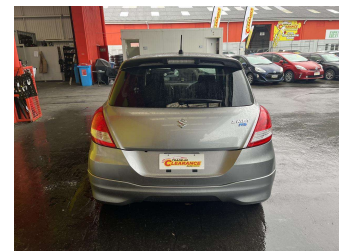

2016 Suzuki Swift

Purchase Price **\$12,995**
Includes GST, Registration & Licensing

Finance may be available on this vehicle. Ask one of our friendly staff for more information.

Gain peace of mind with Mechanical Breakdown Insurance. **Ask us how.**

Body Style
Hatchback

Odometer
95,137 km

Engine
1242 cc, Internal Combustion

Fuel Type
Petrol

Transmission
Automatic

Wheels
-

VIN
7AT0GK0CX24372438

Interior
-

Safety
-

Reg No.
-

Ext Colour
Grey

History
-

Seats
5 seats

CO2 Emissions
-

Energy Economy
-

Stock ID: 27166