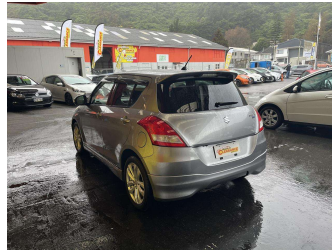

# 2016 Suzuki Swift

**Purchase Price** **\$12,995**  
Includes GST, Registration & Licensing

Finance may be available on this vehicle. Ask one of our friendly staff for more information.

Gain peace of mind with Mechanical Breakdown Insurance. **Ask us how.**

Body Style  
**Hatchback**

Odometer  
**95,137 km**

Engine  
**1242 cc, Internal Combustion**

Fuel Type  
**Petrol**

Transmission  
**Automatic**

Wheels  
-

VIN  
**7AT0GK0CX24372438**

Interior  
-