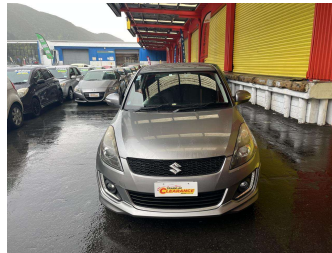

# 2016 Suzuki Swift

**Purchase Price** **\$12,995**  
Includes GST, Registration & Licensing

Finance may be available on this vehicle. Ask one of our friendly staff for more information.

Gain peace of mind with Mechanical Breakdown Insurance. **Ask us how.**

Body Style  
**Hatchback**

Odometer  
**95,137 km**

Engine  
**1242 cc, Internal Combustion**

Fuel Type  
**Petrol**

Transmission  
**Automatic**

Wheels  
-

VIN  
**7AT0GK0CX24372438**

Interior  
-

Safety  
-

Reg No.  
-

Ext Colour  
**Grey**

History  
-

Seats  
**5 seats**

CO2 Emissions  
-

Energy Economy  
-

**Stock ID: 27166**